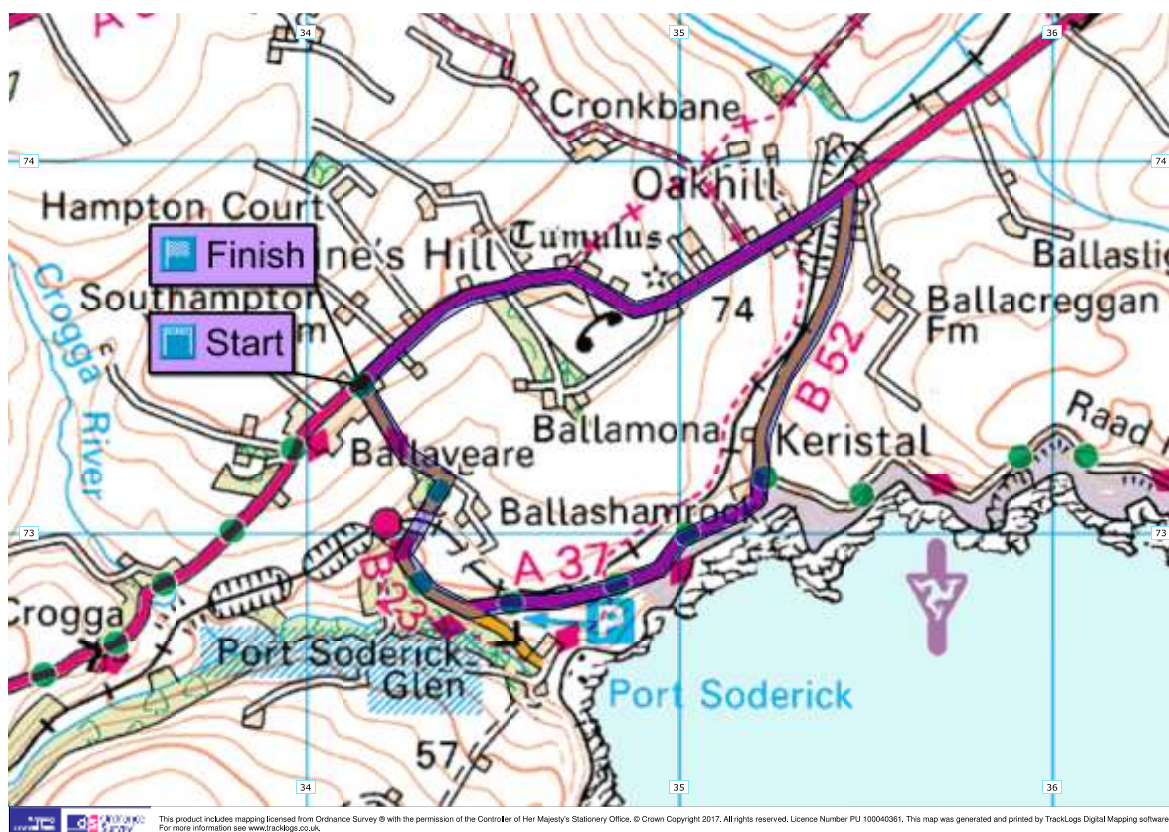

PUBLIC NOTICE. SLEEPWELL HOTELS ISLE OF MAN YOUTH & JUNIOR TOUR CYCLE RACE

Promoted by the Isle of Man Cycling Association

**ROAD CLOSURE
PORT SODERICK COURSE**

SUNDAY 30th April 2017

13:30 – 18:00 (LATEST)

**Cycle racing will be taking place on the above circuit.
Please find an alternative route.**

**Thank you for your understanding and co-operation we really
appreciate it.**

Event helpline 410740

**Race held under British Cycling Federation Regulation
Approved by IOM Govt Department of Infrastructure.**