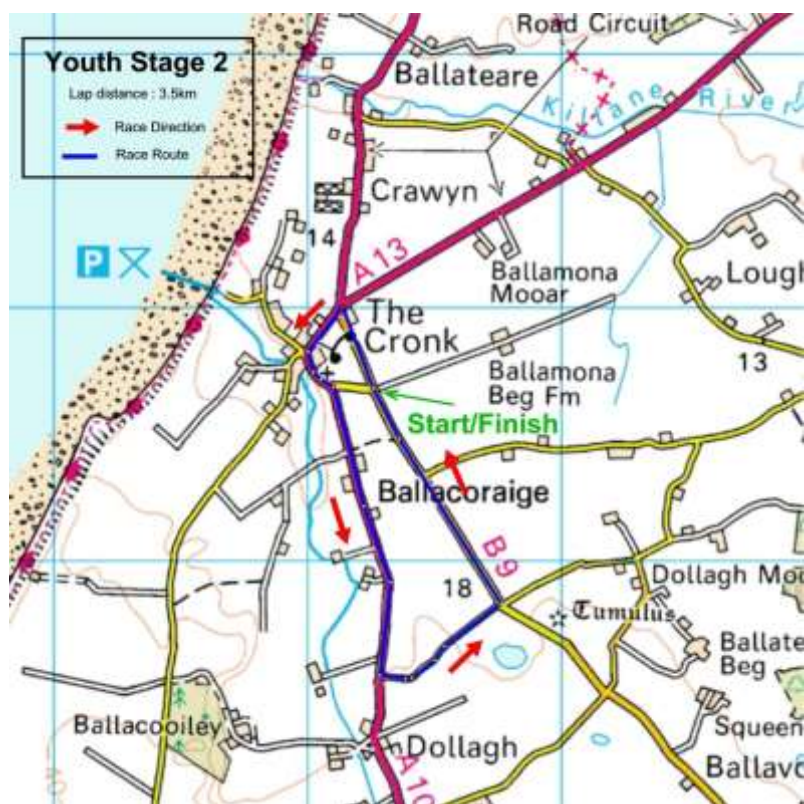

## **ROAD CLOSURE JURBY COURSE**

**ON SATURDAY 29<sup>th</sup> April 2017**

**13:30 – 18:00 (LATEST)**

**Cycle racing will be taking place on the above circuit.  
Please find an alternative route.**

**Thank you for your understanding and co-operation we really  
appreciate it.**